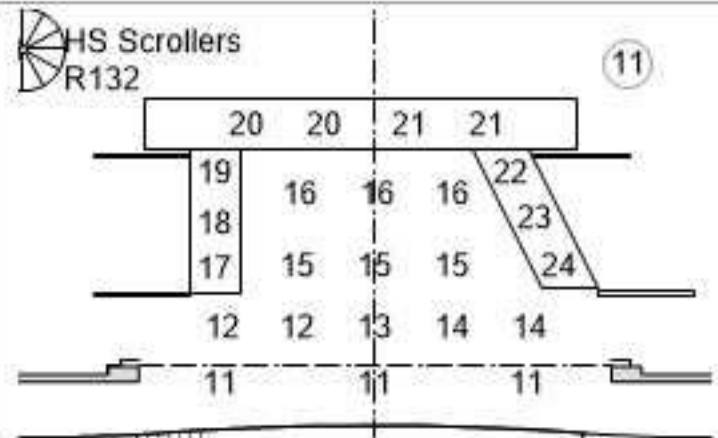

# Oliver! The Musical

Light Designer: Dina Shulman Assistant Light Designer: James Driscoll March 17-20, 2016

Channel	Purpose	Channel	Purpose
181	1st Portal	197	Spare
182	2nd Portal	198	Spare
183	Back Wall	200	Conductor
184	Cyc Scrape	301	False Pro
187	Under Blue SR	302	False Pro
188	Under Blue SL	401	Spare
189	Under Amber SR	402	Spare
190	Under Amber SL	405	Water
194	Window Lights R60	500	House
195	Window Lights R60	502	ASL