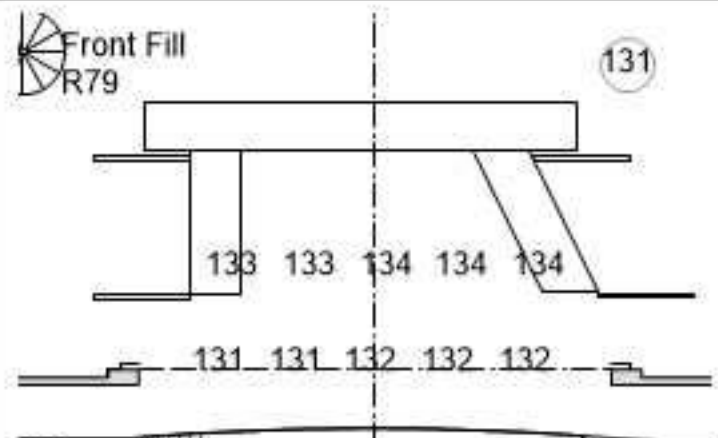

# Oliver! The Musical

Light Designer: Dina Shulman Assistant Light Designer: James Driscoll March 17-20, 2016

Channel	Purpose	Channel	Purpose
181	1st Portal	197	Spare
182	2nd Portal	198	Spare
183	Back Wall	200	Conductor
184	Cyc Scrape	301	False Pro
187	Under Blue SR	302	False Pro
188	Under Blue SL	401	Spare
189	Under Amber SR	402	Spare
190	Under Amber SL	405	Water
194	Window Lights R60	500	House
195	Window Lights R60	502	ASL