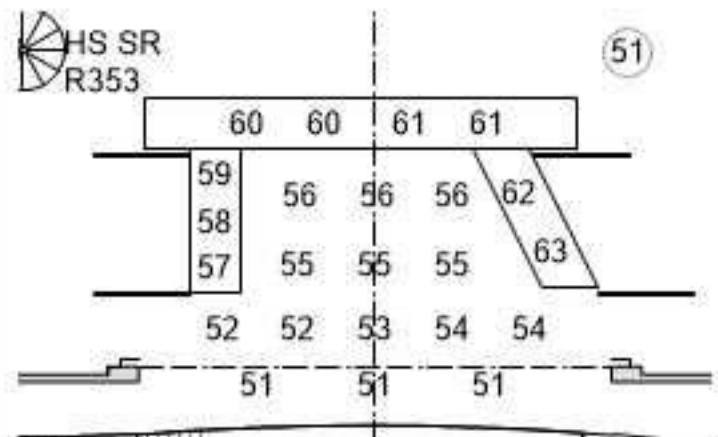

# Oliver! The Musical

Light Designer: Dina Shulman Assistant Light Designer: James Driscoll March 17-20, 2016

Channel	Purpose	Channel	Purpose
181	1st Portal	197	Spare
182	2nd Portal	198	Spare
183	Back Wall	200	Conductor
184	Cyc Scrape	301	False Pro
187	Under Blue SR	302	False Pro
188	Under Blue SL	401	Spare
189	Under Amber SR	402	Spare
190	Under Amber SL	405	Water
194	Window Lights R60	500	House
195	Window Lights R60	502	ASL