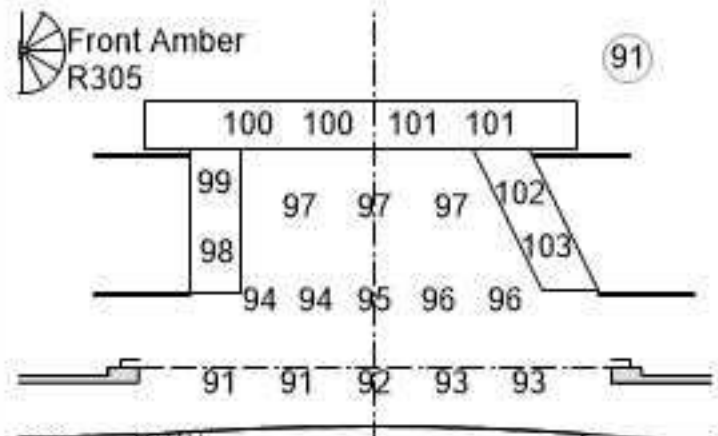

# Oliver! The Musical

Light Designer: Dina Shulman Assistant Light Designer: James Driscoll March 17-20, 2016

Channel	Purpose	Channel	Purpose
181	1st Portal	197	Spare
182	2nd Portal	198	Spare
183	Back Wall	200	Conductor
184	Cyc Scrape	301	False Pro
187	Under Blue SR	302	False Pro
188	Under Blue SL	401	Spare
189	Under Amber SR	402	Spare
190	Under Amber SL	405	Water
194	Window Lights R60	500	House
195	Window Lights R60	502	ASL