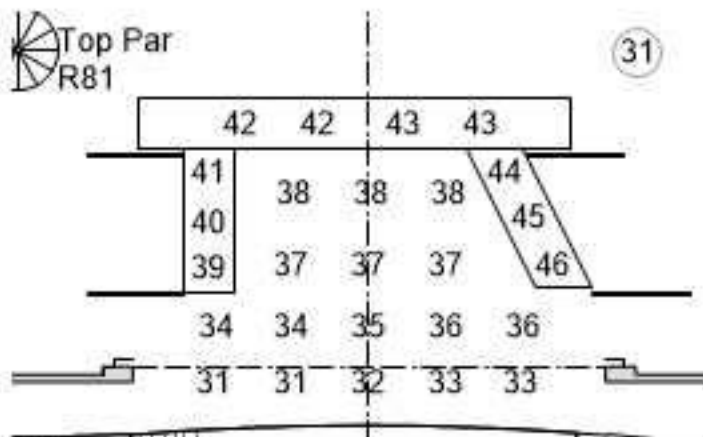

# Oliver! The Musical

Light Designer: Dina Shulman Assistant Light Designer: James Driscoll March 17-20, 2016

Channel	Purpose	Channel	Purpose
181	1st Portal	197	Spare
182	2nd Portal	198	Spare
183	Back Wall	200	Conductor
184	Cyc Scrape	301	False Pro
187	Under Blue SR	302	False Pro
188	Under Blue SL	401	Spare
189	Under Amber SR	402	Spare
190	Under Amber SL	405	Water
194	Window Lights R60	500	House
195	Window Lights R60	502	ASL