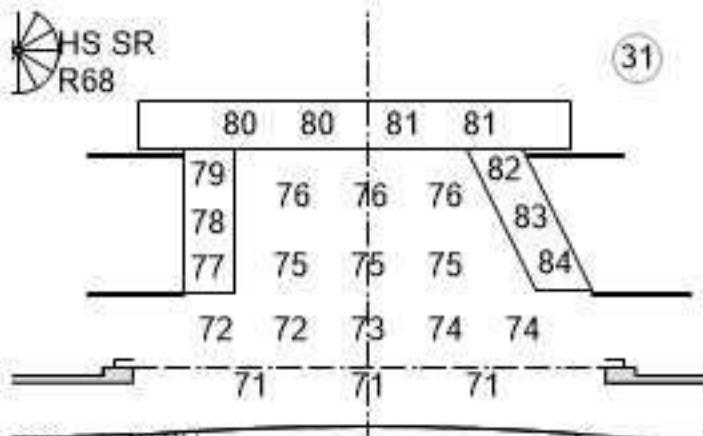

# Oliver! The Musical

Light Designer: Dina Shulman Assistant Light Designer: James Driscoll March 17-20, 2016

Channel	Purpose	Channel	Purpose
181	1st Portal	197	Spare
182	2nd Portal	198	Spare
183	Back Wall	200	Conductor
184	Cyc Scrape	301	False Pro
187	Under Blue SR	302	False Pro
188	Under Blue SL	401	Spare
189	Under Amber SR	402	Spare
190	Under Amber SL	405	Water
194	Window Lights R60	500	House
195	Window Lights R60	502	ASL