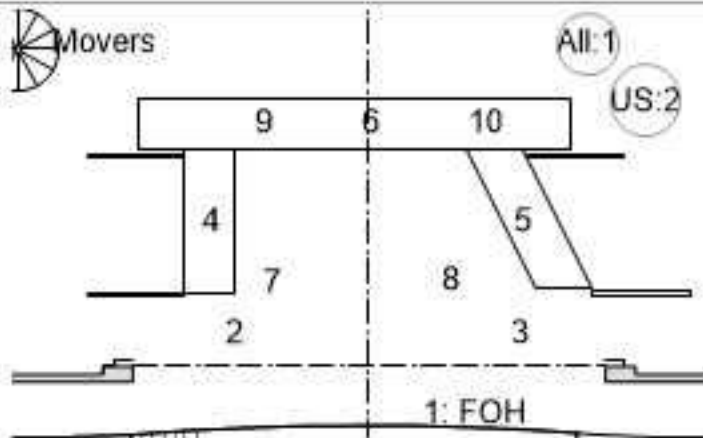

# Oliver! The Musical

Light Designer: Dina Shulman Assistant Light Designer: James Driscoll March 17-20, 2016

Channel	Purpose	Channel	Purpose
181	1st Portal	197	Spare
182	2nd Portal	198	Spare
183	Back Wall	200	Conductor
184	Cyc Scrape	301	False Pro
187	Under Blue SR	302	False Pro
188	Under Blue SL	401	Spare
189	Under Amber SR	402	Spare
190	Under Amber SL	405	Water
194	Window Lights R60	500	House
195	Window Lights R60	502	ASL