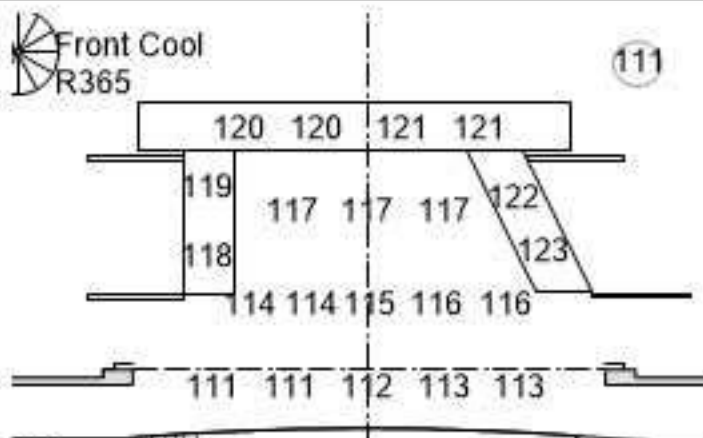

# Oliver! The Musical

Light Designer: Dina Shulman Assistant Light Designer: James Driscoll March 17-20, 2016

Channel	Purpose	Channel	Purpose
181	1st Portal	197	Spare
182	2nd Portal	198	Spare
183	Back Wall	200	Conductor
184	Cyc Scrape	301	False Pro
187	Under Blue SR	302	False Pro
188	Under Blue SL	401	Spare
189	Under Amber SR	402	Spare
190	Under Amber SL	405	Water
194	Window Lights R60	500	House
195	Window Lights R60	502	ASL