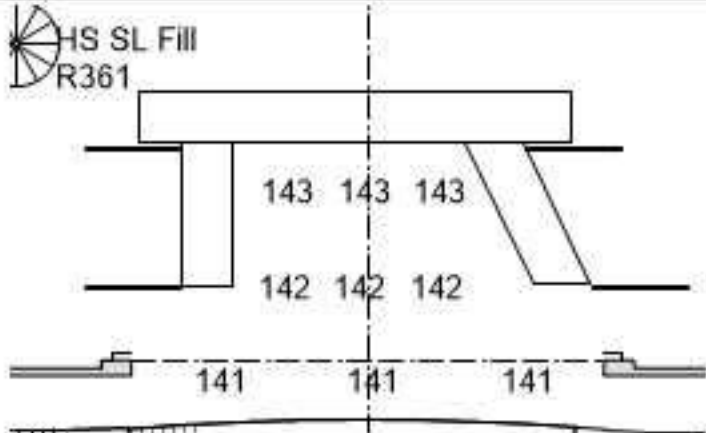

# Oliver! The Musical

Light Designer: Dina Shulman Assistant Light Designer: James Driscoll March 17-20, 2016

Channel	Purpose	Channel	Purpose
181	1st Portal	197	Spare
182	2nd Portal	198	Spare
183	Back Wall	200	Conductor
184	Cyc Scrape	301	False Pro
187	Under Blue SR	302	False Pro
188	Under Blue SL	401	Spare
189	Under Amber SR	402	Spare
190	Under Amber SL	405	Water
194	Window Lights R60	500	House
195	Window Lights R60	502	ASL